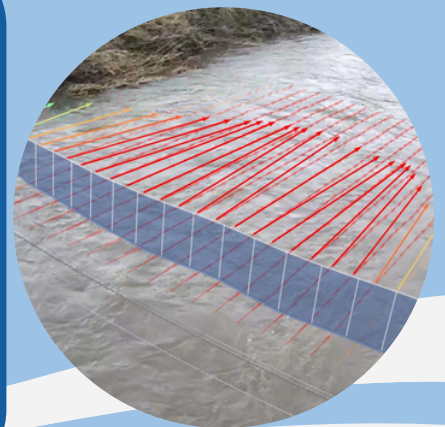

Smart Solutions for safer communities

- 🚨 Risk reduction for the population through localised and **real-time warnings**.
- 🛠️ Provision of a **cost-effective** and innovative solution that is embedded in the local structure.
- 📁 Use of available resources (financial & human), setting up a service that ensure **sustainability**.
- ⚙️ Easy sensor maintenance, repair, and operation by local staff, reducing costs and **eliminating the need for external experts**.
- ✅ Improved ability to assess, monitor and manage financial and planning risks via **flood risk assessment**.
- 🏠 Mitigation of **asset damages**.