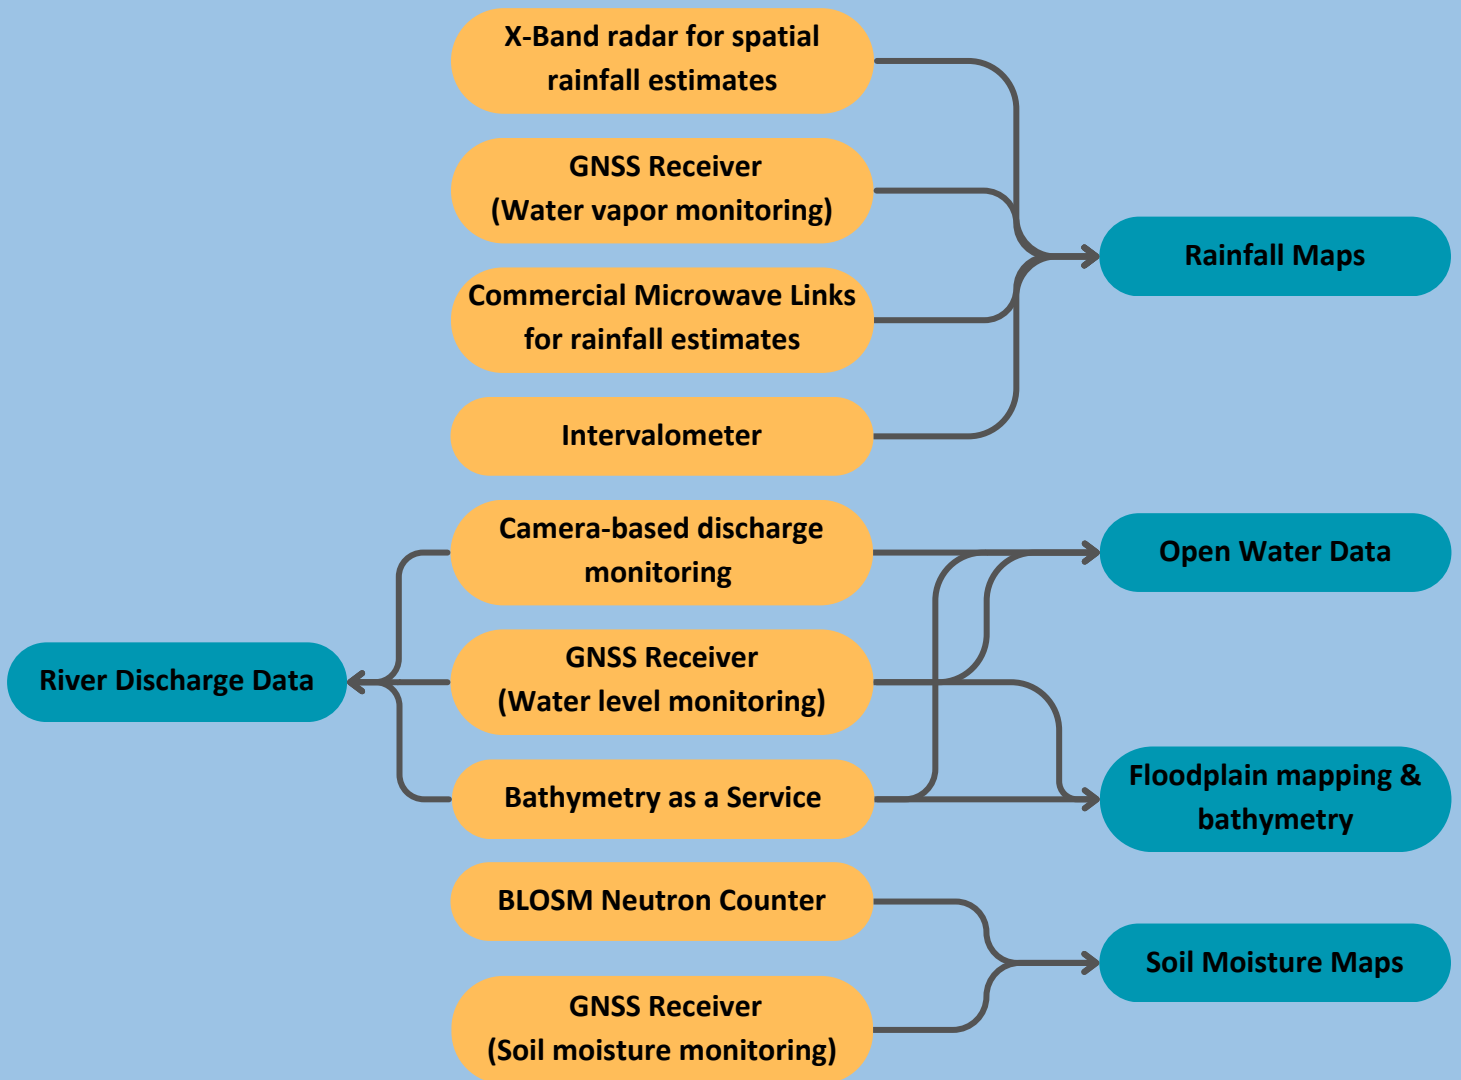

Flexible, customizable, and adaptable!

TEMBO FEWS are characterised by a “Lego®-ised” approach, leveraging a range of **sensors** and **products**, enabling their customisation and application under different conditions and needs.